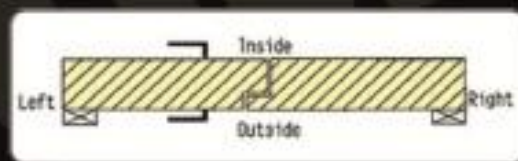

Various color

Novel Style

Build in:

Indoor Decorative Doorframe (A)

Indoor Decorative Doorframe (B)

Sketch Map:

A Right Inward Opening

B Left Inward Opening

C Right Outward Opening

D Left Outward Opening

LOCK

GP - L001

GP - L002

GP - L003

GP - L004

GP - L005