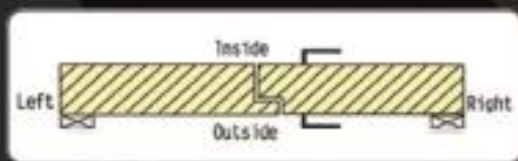

Various color

Novel Style

Build in:

Indoor Decorative Doorframe (A)

Indoor Decorative Doorframe (B)

Sketch Map:

A Right Inward Opening

B Left Inward Opening

C Right Outward Opening

D Left Outward Opening

LOCK

GP - L001

GP - L002

GP - L003

GP - L004

GP - L005