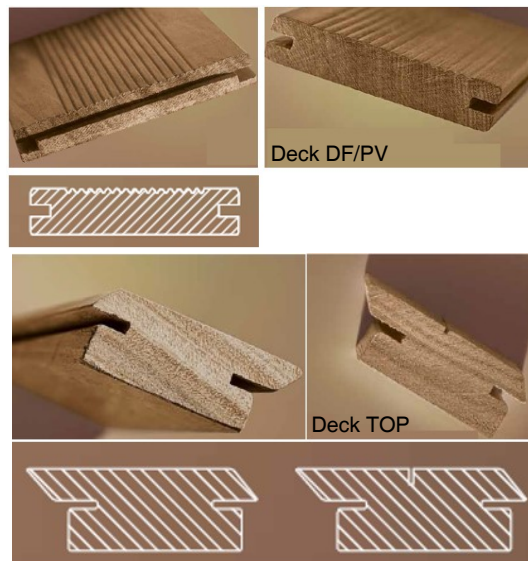

### Dimensions:

Standard Measures		
Thickness (mm)	Width (mm)	Length (mm)
20	90 a 140*	600 a 3100*

#### Installation:

The boards are nailed to furring strips previously fitted over the wall. Wood boards can be installed using concealed or visible nails.

Consumes per m2 of decking:

3ml strips;

25 pieces of fixings