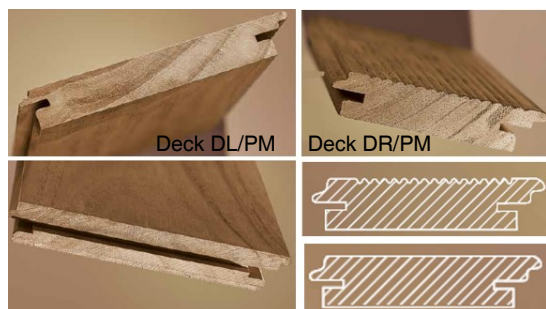

### Dimensions:

Standard Measures		
Thickness (mm)	Width (mm)	Length (mm)
20	90 a 140*	600 a 3100*

#### Installation:

The boards are nailed to furring strips previously fitted over the wall. Wood boards can be installed using concealed or visible nails.

Consumes per m2 of decking:

3ml strips;

25 pieces of fixings